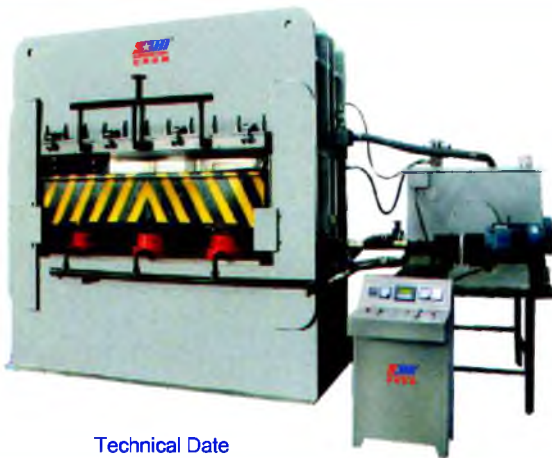

## Single veneer hot press with underneath oil cylinder

Technical Data

Type	Total pressure(KN)	Diameter of the main oil cylind (mm)	Quantity of the main oil cylind	热压板尺寸/Hot planter size
SBYJ-D700	7000	φ250	6	4'×8', 4'×9' or customized
SBYJ-D900	9000	φ280	6	4'×8', 4'×9' or customized
SBYJ-D1200	12000	φ320	6	4'×8', 4'×9' or customized
SBYJ-D1400	14000	φ340	6	4'×8', 4'×9' or customized
SBYJ-D1800	16000	φ320	8	4'×8', 4'×9' or customized